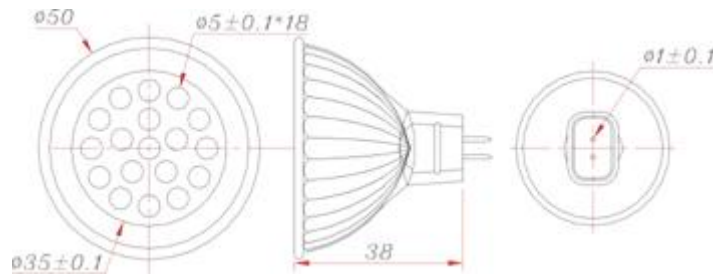

## MR16 LED Cluster Specification

<b>Model:</b>	<b>MK-S-MR16-W18-220</b>
	<b>MK-S- MR16-W18-220</b>
	<b>MK-S- MR16-W18-220</b>
	<b>MK-S- MR16-W18-220</b>
<b>Dimension:</b>	<b>50*38MM</b>
<b>Led Number:</b>	<b>18pcs</b>
<b>Protective levels:</b>	
<b>Power</b>	<b>1W</b>
<b>N.W./G.W.</b>	<b>32g/50g</b>

### Drawing:

### Features:

Par16LED Cluster Lamp is consist of 18 simple LEDs with 110/230 voltage, 0.8W Power, white color and 3200-5500K color temperature, which has the features of good heat extraction, 30kh work life, small size, convenient installing, wide adjusting shooting angle and good practicability. Meanwhile, LED Cluster Lamp has the features of elegance and unique look and dust prevention and leakage prevention with single double and RGB color for your option which could be used in marketplace, restaurants, meeting hall, showroom and advertisement sign for lighting and decoration.