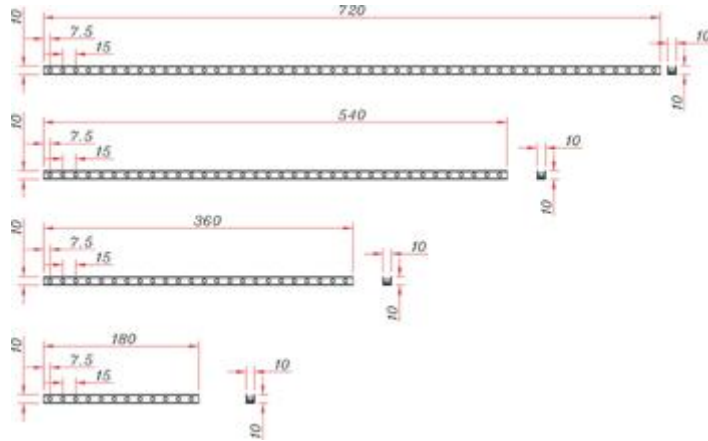

LED Light Bar specifications

Model:	TMT-ZM-W48-12V
	TMT-ZM-W36-12V
	TMT-ZM-W24-12V
	TMT-ZM-W12-12V
Dimension:	10*10*(720/540/360/180)mm
Led Number:	48/36/24/12
Protective levels:	
Power	3W/2.5W/2.0W/1.5W
N.W./G.W.	80g/60g/40g/20g

LED light bar structure: