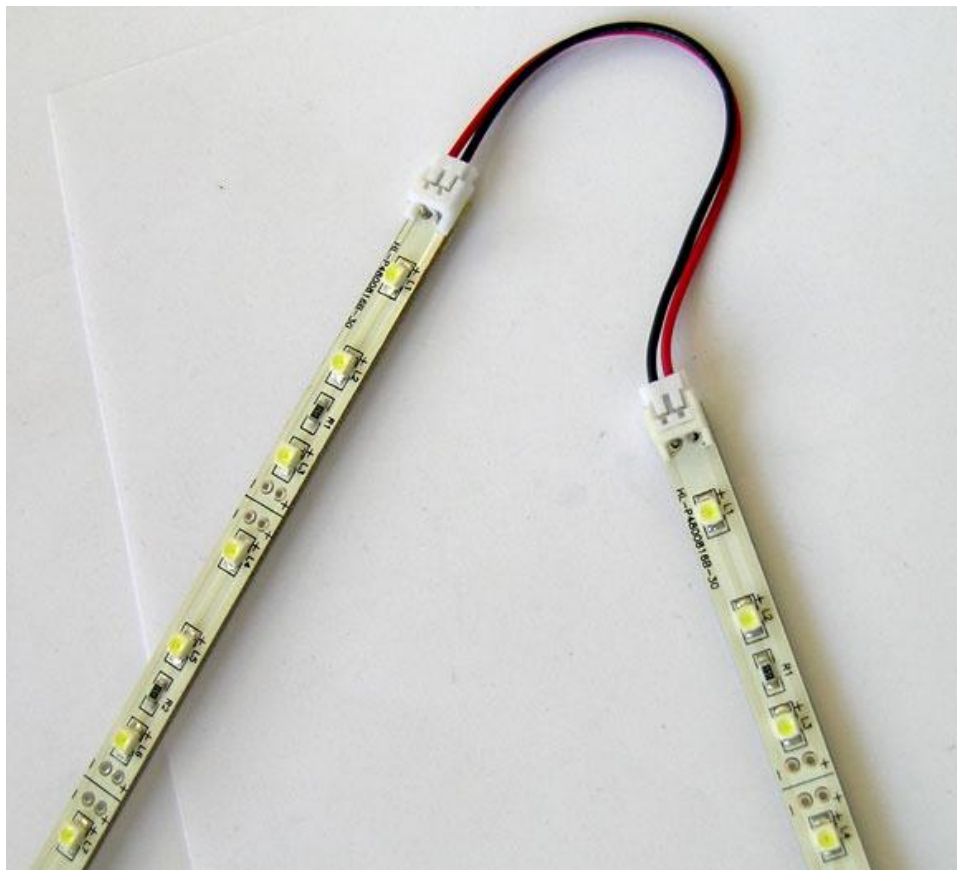

LED Cuttable Light Bar (19 inches, 30 LED, Blue)

LED Cuttable Light Bar (daisy-chained)

SKU:	LED-HLBAR-B
Light Source:	SMD
Light Color:	Blue
LED Spacing:	12mm
Brightness:	60lux per LED
Beam Angle:	120°
Life Span:	50,000 hours
Power Consumption:	2.4W
Voltage:	12V DC
Number of LEDs:	30
Max Connections:	20
Dimensions (Metric Units):	L: 482.6mm x W: 8mm x H: 6mm
Dimensions (English Units):	L: 19in x W: 0.31in x H: 0.24in
Housing:	None
Light Holder Material:	PCB
Cutting Increment:	every 3 LEDs (1.90 inches)
Operating Temperature:	-25°C - 60°C